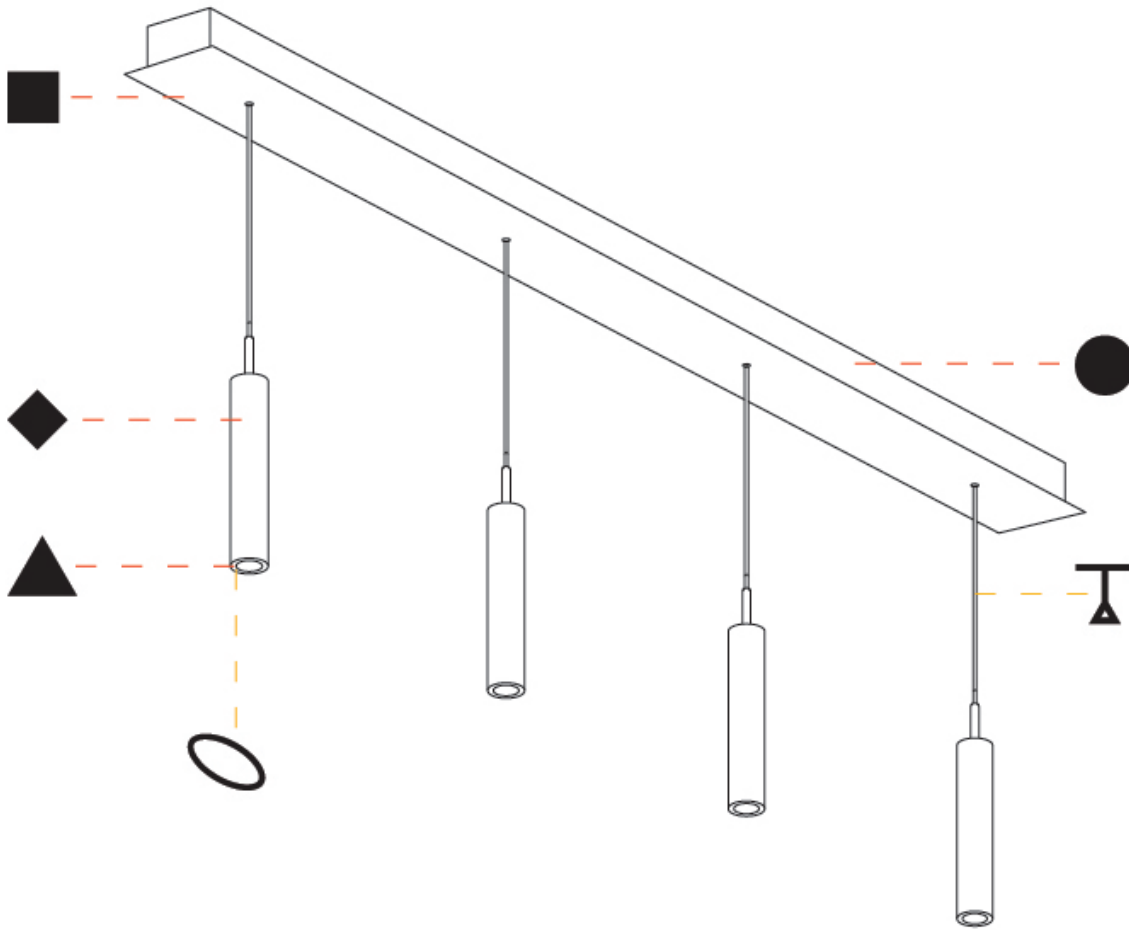

G-MINI CHANNEL HANGOVER SUSPENSION

A300615-

PROJECT	_____
TYPE	_____
SPECIFIER	_____
QUANTITY	_____
DATE	_____

A